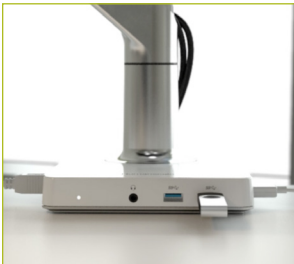

# M/Connect™

**The M/Connect** USB 3.0, dual-video docking station is a unique innovation that merges ergonomics and technology. Available with Humanscale's M2, M8, and M/Flex monitor arms, M/Connect gives easy access to user ports and conceals IT ports to eliminate cable clutter. The monitor arm dock improves comfort, health, and productivity while offering instant use of all devices through DisplayLink's® Universal Plug and Display™ connection. M/Connect is at the heart of the effortlessly connected, active workspace.

## Features

- Supports up to 40 lb. monitors (M8); (2) 20 lb. monitors (M8 with Crossbar or M/Flex); or 20 lbs. (M2)
- Single laptop cable for universal connectivity (any laptop or tablet with USB) to all peripherals, for up to 3 displays (includes laptop)
- Adjusts one or two monitors up to 11.5" height, 22" depth, 30° tilt, 180° swivel, portrait/landscape rotation
- Integrated cable management through monitor arm
- Sleek, modern look made with highly recyclable parts
- High-speed charging
- Compatibility with Windows, Mac, Android, Chrome or Linux (Ubuntu) operating systems

## Design Story

The Humanscale Design Team reimagined the impractical, stand-alone USB docking station that induces cable clutter with a sleek, efficient, and more accessible docking solution that eliminates cable clutter. M/Connect, like all Humanscale products, was designed with a focus on purpose, function, and ergonomics. The result is a unique, all-in-one monitor arm base and USB 3.0, dual-video docking station designed to support workers in an active, adaptive workspace.

## Specifications

Universal connectivity to all peripherals, for up to 3 displays

Instant access to USB ports, dock is secured to prevent "dock walk-away"

Concealed IT ports for a streamlined look and more surface space